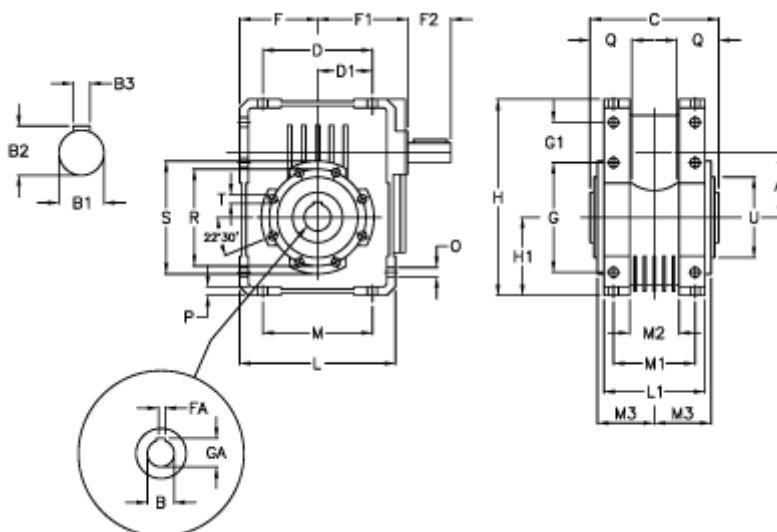

Article number: 3922075040700

Description: Worm gear with solid input shaft
W 75U-40-HS unassembled

Measures

A = 75.00	Description = W 75U-xx-HS	H = 220.5	O = 10.5
B = 30	F = 87.0	H1 = 87.0	P = 9
B1 = 19	F1 = 124.5	L = 174	Q = 40
B2 = 21.5	F2 = 40	L1 = 104	R = 110
B3 = 6	FA = 8	M = 126	S = 125
C = 127	G = 126	M1 = 82	T = M8x14
D = 109.5	G1 = 46.5	M2 = 44	U = 90
D1 = 46.5	GA = 33.3	M3 = 58.5	